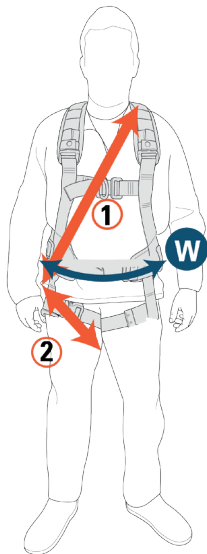

X Harness with Belt

Size Guide

	M/L	XL
T	90-120cm	100-135cm
W	78-134cm	86-140cm

$$T = (1 + 2)$$