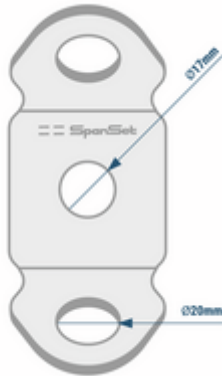

### DUO Personal attachment point

Secure up to two persons and is suitable for mounting on concrete, steel and wood

Item Name short	Weight Net [kg]	Packaging Unit (PU) Content
DUO	0.2	1

#### ORDER NUMBERS[Global Item Number/Local ERP Number SSDE]

Packaging Unit (PU) Content	DUO
1	2002103 D070788X

- Norms EN 795: 2012
- Weight Net 0.2 kg
- Packaging Unit (PU) Content 1

**SpanSet GmbH & Co. KG**  
Jülicher Straße 49-51  
52531 Übach-Palenberg  
Deutschland  
+49 (0) 2451 4831-0  
info@spanset.de  
www.spanset.com