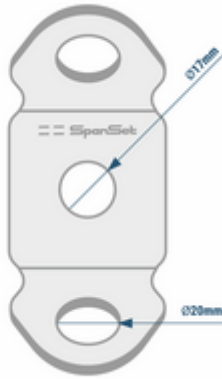

DUO Personal attachment point

Secure up to two persons and is suitable for mounting on concrete, steel and wood

Item Name short	Weight Net [kg]	Packaging Unit (PU) Content
DUO	0.2	1

ORDER NUMBERS[Global Item Number/Local ERP Number SSID]

Packaging Unit (PU) Content	DUO
1	2002103

- Norms EN 795: 2012
- Weight Net 0.2 kg
- Packaging Unit (PU) Content 1

SpanSet Indonesia
Marunda Center Blok
F No.20 Segara
Makmur, Tarumajaya.
Bekasi, Indonesia.
17211
+62 21 285 100 77
sales@spanset.co.id
www.spanset.co.id