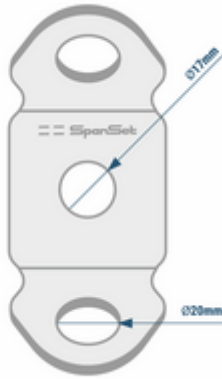

DUO Personal attachment point

Secure up to two persons and is suitable for mounting on concrete, steel and wood

| Item Name short | Weight Net [kg] | Packaging Unit (PU) Content |
|-----------------|-----------------|-----------------------------|
| DUO | 0.2 | 1 |

NOMOR PESANAN[Global Item Number/Local ERP Number SSID]

| Packaging Unit (PU) Content | DUO |
|-----------------------------|---------|
| 1 | 2002103 |

- Norms EN 795: 2012
- Weight Net 0.2 kg
- Packaging Unit (PU) Content 1