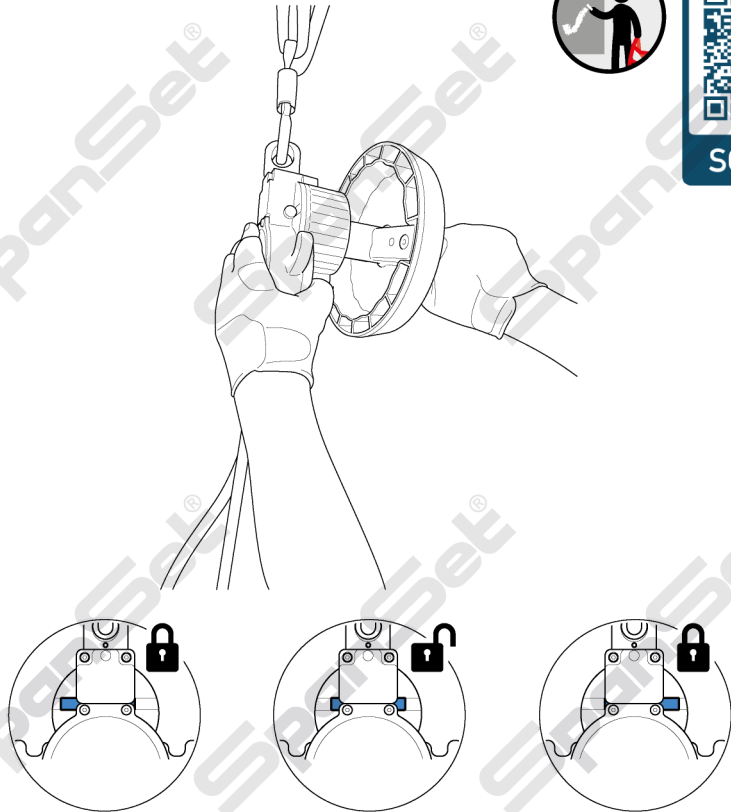

## CRD Ladder CRD Reach ADD

Icons: Clock, SpanSet box, Magnifying glass, Calendar (6, 12), Scissors, Thermometer.

+ 50°C (122°F)  
- 30°C (22°F)

Warning icon: !

Icons: Starburst, Knife, Fire, Funnel, Hand holding tool.

25

Icons: Sink, Detergent, Washing machine, 25°C (77°F), Bottle, SpanSet device.

< 25°C (77°F)

Icons: X, Thermometer, Sun, Cloud, Handgun, Scissors, SpanSet device, SpanSet box with arrow.

< 30°C (86°F)

OK? icon: Head with thought bubble.