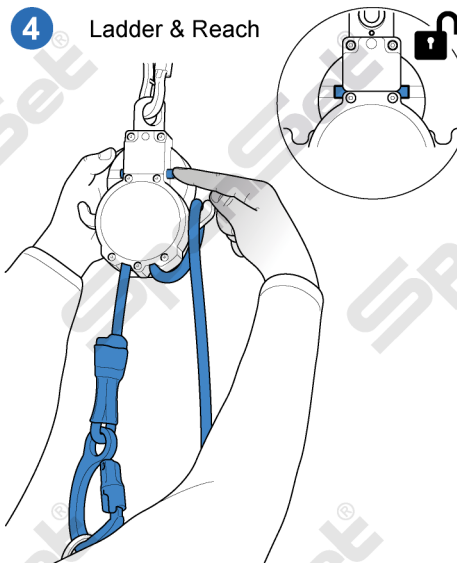

Gotcha ADD

Ladder & Reach

OK