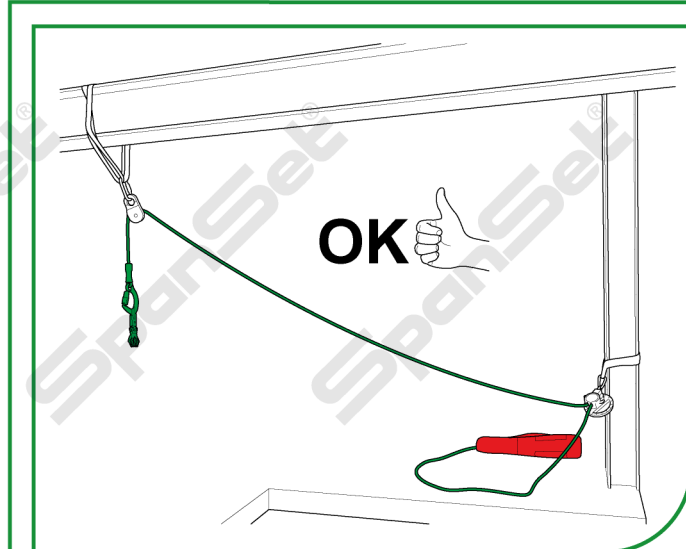

Gotcha CRD Ladder & CRD Reach

1

2

3