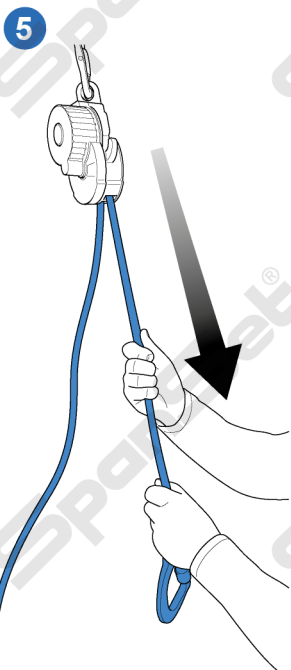

Gotcha ADD

Ladder & Reach

OK