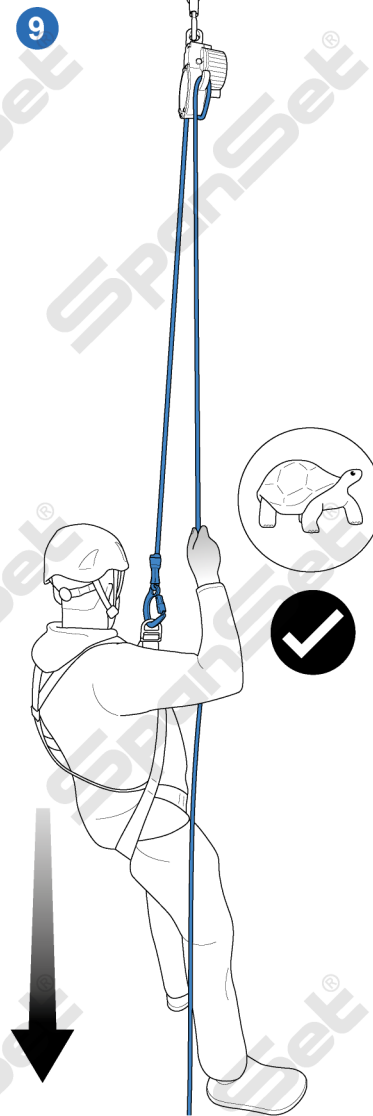

Gotcha ADD

Ladder & Reach

OK