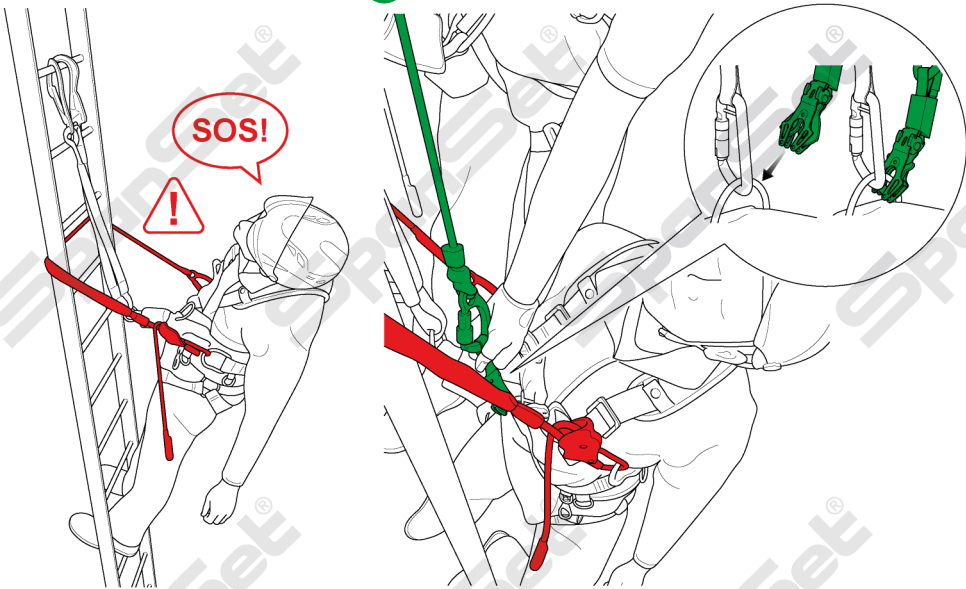

Gotcha CRD Ladder & CRD Reach

1