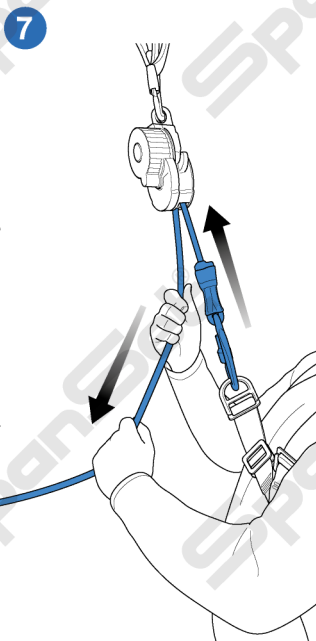

Gotcha ADD

Ladder & Reach

OK