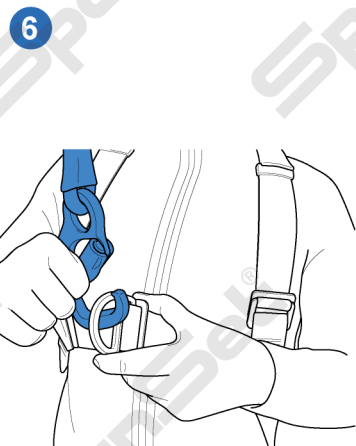

Gotcha ADD

Ladder & Reach

OK