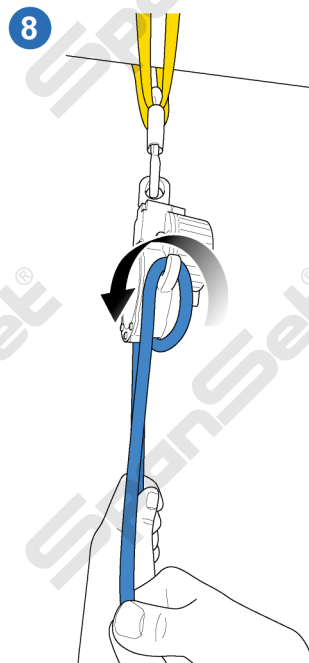

Gotcha ADD

Ladder & Reach

OK