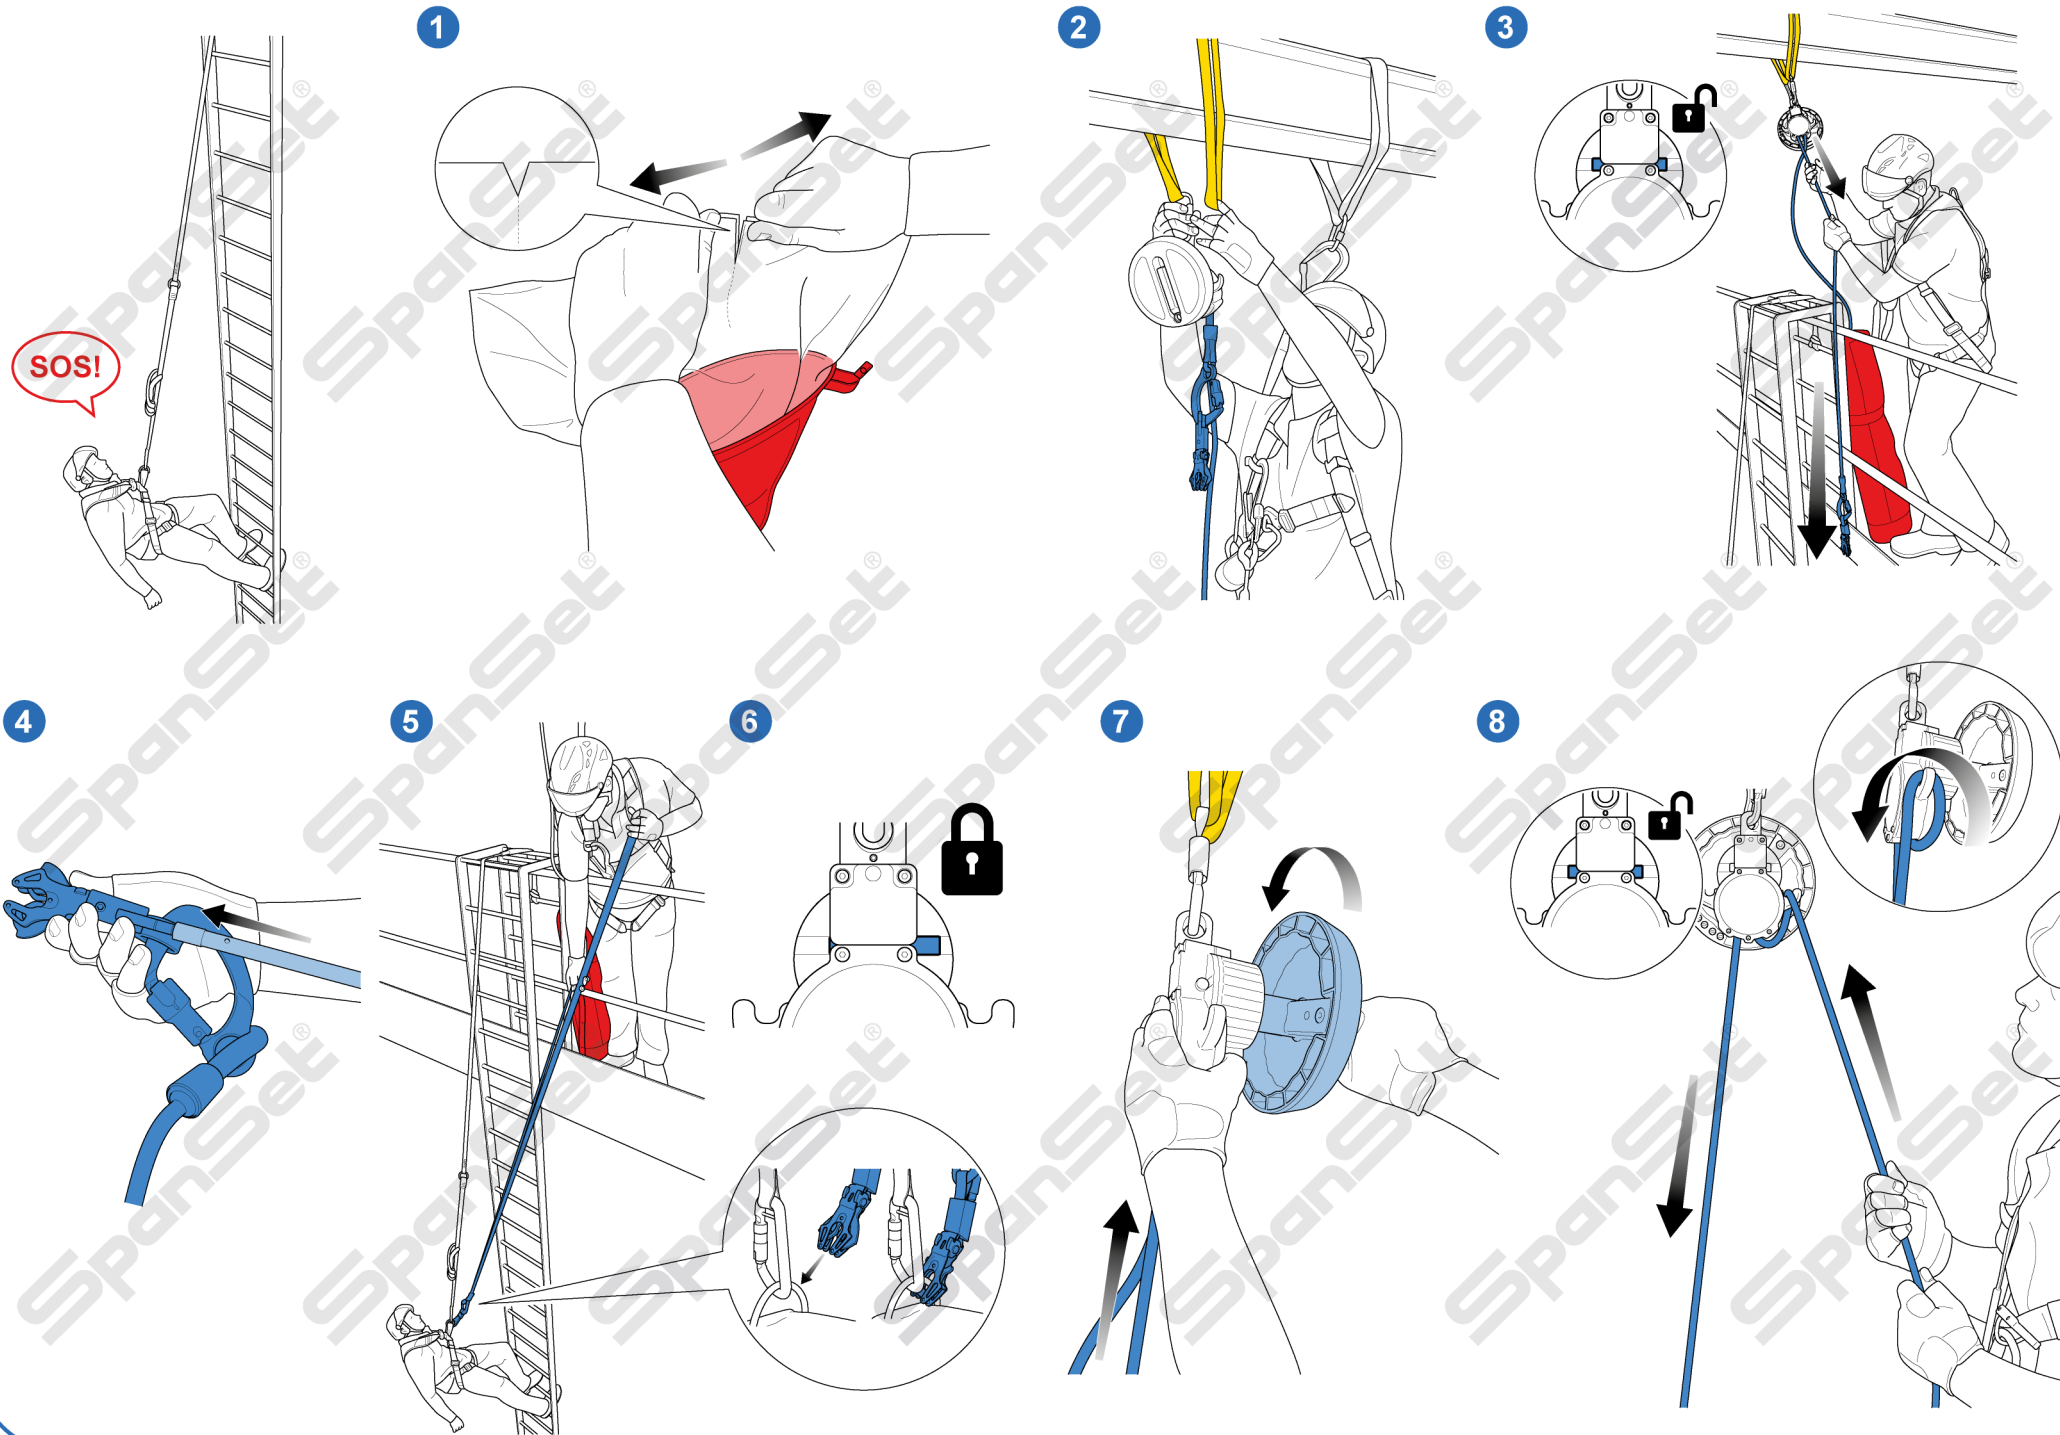

Gotcha CRD Reach