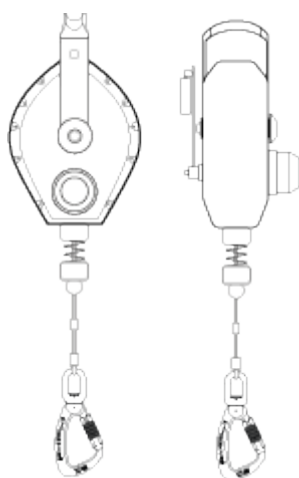

ORDER NUMBERS[Global Item Number/Local ERP Number SSNL]

Lifeline Length	SRLR S 12m
12 m	2002363

■ Norms	EN 1496: 2006 EN 360: 2002
■ Harness Connector	IKV52
■ Main Material	Steel
■ Colour	Blue
■ Lifeline Length	12 m
■ Weight Net	7 kg
■ Temperature Range	-40°C / +50° C
■ Temperature Range	-40°F / +120° F
■ Packaging Unit (PU) Content	1