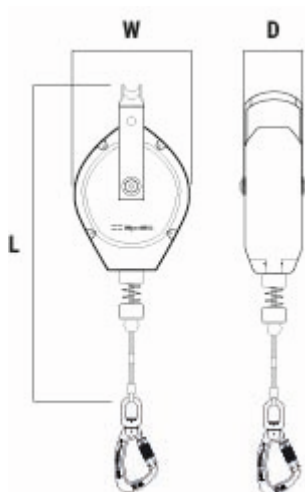

Self-Retracting Steel Rope Lanyard with Aluminium Housing

Steel cable lifelines for extreme environments

Item Name short	Lifeline Length [m]	D [mm]	L [mm]	W [mm]	Weight Net [kg]
SRL S AH 18m	18	100	550	240	9.5
SRL S AH 24m	24	110	630	275	13.5
SRL S AH 30m	30	120	640	320	18
SRL S AH 42m	42	120	750	370	27.2
SRL S AH 65m	65	150	780	390	38

ORDER NUMBERS[Global Item Number/Local ERP Number SSNL]

Lifeline Length	SRL S AH 18m	SRL S AH 24m	SRL S AH 30m	SRL S AH 42m	SRL S AH 65m
18 m	2002364	-	-	-	-
24 m	-	2002365	-	-	-
30 m	-	-	2002366	-	-
42 m	-	-	-	2005879	-
65 m	-	-	-	-	2005880

- **Harness Connector** IKV52
- **Colour** Grey
- **Temperature Range** -40°C / +50° C
- **Temperature Range** -40°F / +120° F
- **Packaging Unit (PU) Content** 1