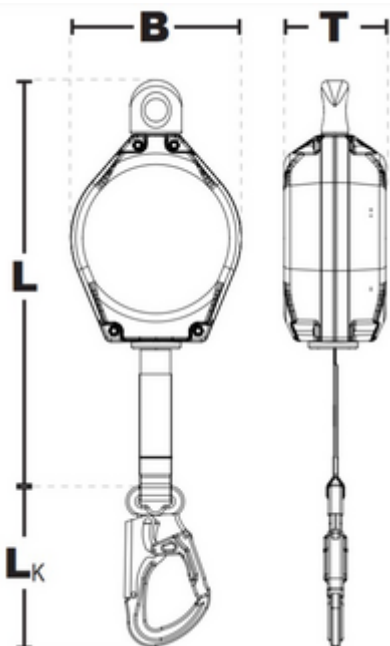

Self-Retracting Webbing Lifeline with Plastic Housing

Lightweight devices with durable webbing lifelines, approved for vertical and horizontal use.

Item Name short	Lifeline Length [m]	B [mm]	L [mm]	T [mm]	Weight Net [kg]
SRL W PH 3.5m	3.5	104	326	78	1.2
SRL W PH 7m	7	165	300	80	1.8
SRL W PH 12m	12	195	370	95	4.9

ORDER NUMBERS[Global Item Number/Local ERP Number SSNL]

Lifeline Length	SRL W PH 3.5m	SRL W PH 7m	SRL W PH 12m
3.5 m	2002347	-	-
7 m	-	2002349	-
12 m	-	-	2002351

- Norms EN 360: 2002
- Anchor Connector IKV35
- Harness Connector IKV52
- Main Material Polyester
- Colour Blue
- Temperature Range -40°C / +50° C
- Temperature Range -40°F / +120° F
- Packaging Unit (PU) Content 1