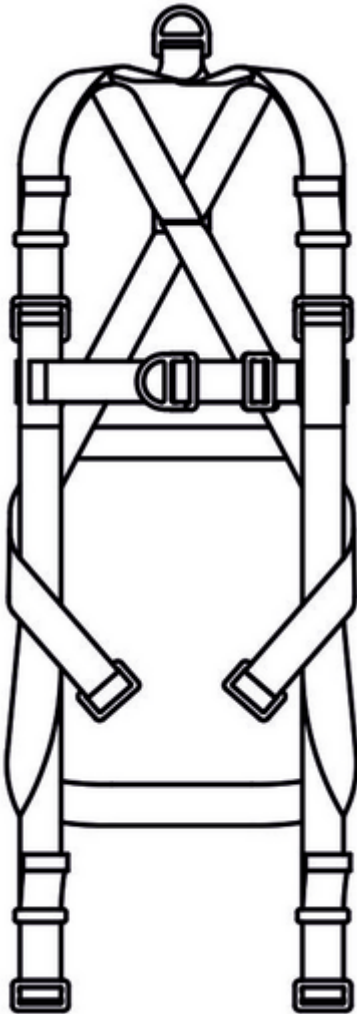

X-Rescue and Confined Space Harness

Fall arrest harnesses for confined space entry and rescue

Item Name short	Buckle Type	Clothing Size
X-Harness Rescue 2 MS	3-Bar Buckle	M/L
X-Harness Rescue 2 QS	QRB	M/L
Atlas 140 X-Harness Rescue 2 MS	3-Bar Buckle	XL

X-Harnesses Size Guide

	M/L	XL
T	90-120cm	100-135cm

$T = (1 + 2)$

ORDER NUMBERS[Global Item Number/Local ERP Number SSUK]

Clothing Size

QRB

3-Bar Buckle

Clothing Size	QRB	3-Bar Buckle
M/L	2002270 2002270	2002251 2P-R
XL	-	2002281 2002281